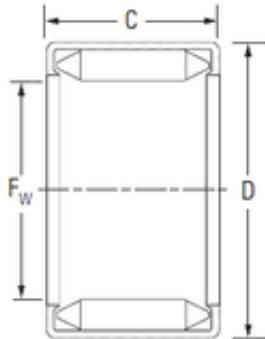

TLEE Bearing Machine Development Co.,...

KOYO BHT1616 needle roller bearings

Bearing No. BHT1616

Size	25.4x33.338x25.4 mm
Bore Diameter	25,4 mm
Outer Diameter	33,338 mm
Width	25,4 mm
Fw	25,4 mm
D	33,338 mm
C	25,4 mm
Weight	0,042 Kg
Basic dynamic load rating (C)	23,5 kN
Basic static load rating (C0)	39,2 kN

BHT1616 Bearing 2D drawings and 3D CAD models