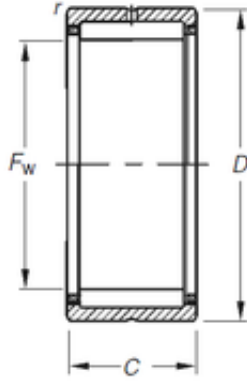

### Timken RNA4911 needle roller bearings

Bearing No. RNA4911

|                               |             |
|-------------------------------|-------------|
| Size                          | 63x80x25 mm |
| Bore Diameter                 | 63 mm       |
| Outer Diameter                | 80 mm       |
| Width                         | 25 mm       |
| d                             | 63 mm       |
| D                             | 80 mm       |
| C                             | 25 mm       |
| r                             | 1 mm        |
| Weight                        | 0,285 Kg    |
| Basic dynamic load rating (C) | 62 kN       |
| Basic static load rating (C0) | 107 kN      |
| (Grease) Lubrication Speed    | 6900 r/min  |