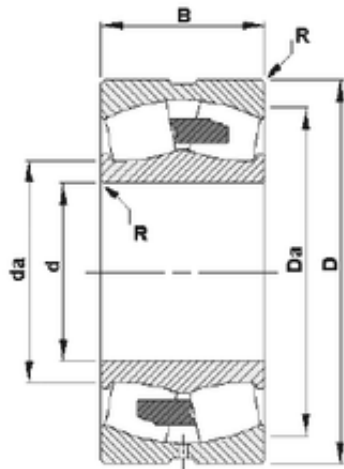

## Timken 23944YM spherical roller bearings

Bearing No. 23944YM

Size	220x300x60 mm
Bore Diameter	220 mm
Outer Diameter	300 mm
Width	60 mm
d	220 mm
D	300 mm
B	60 mm
C	60 mm
R	2 mm
Da	283 mm
da	239 mm

23944YM Bearing 2D drawings and 3D CAD models