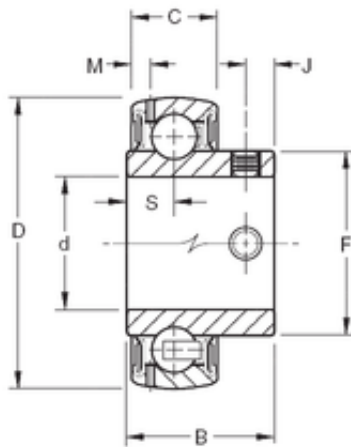

TLEE Bearing Machine Development Co.,...

Timken GYA200RRB deep groove ball bearings

Bearing No. GYA200RRB

Size	50.8x100x46.6 mm
Bore Diameter	50,8 mm
Outer Diameter	100 mm
Width	46,6 mm
d	50,8 mm
D	100 mm
B	46,6 mm
C	24 mm
F	69,8 mm
J	9,02 mm
M	4,9 mm
S	14,6 mm
Thread (G)	M10X1,5
Weight	0,58 Kg
Basic dynamic load rating (C)	48 kN

GYA200RRB Bearing 2D drawings and 3D CAD models