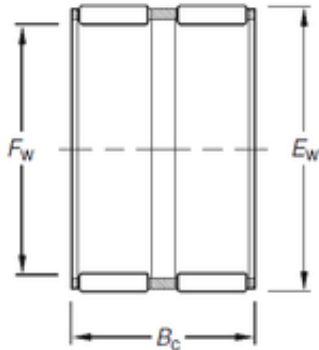

### Timken K26X30X22ZW needle roller bearings

Bearing No. K26X30X22ZW

Bore Diameter	26 mm
Outer Diameter	30 mm
Fw	26 mm
Ew	30 mm
Bc	22 mm
Weight	0,018 Kg
Basic dynamic load rating (C)	16,7 kN
Basic static load rating (C0)	30,2 kN
(Grease) Lubrication Speed	10000 r/min

K26X30X22ZW Bearing 2D drawings and 3D CAD models