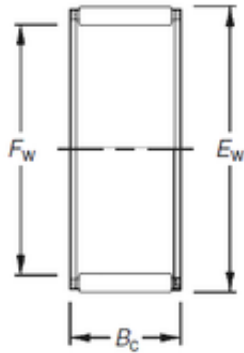

TLEE Bearing Machine Development Co.,...

Timken K34X44X26FH needle roller bearings

Bearing No. K34X44X26FH

Bore Diameter	34 mm
Outer Diameter	44 mm
Fw	34 mm
Ew	44 mm
Bc	26 mm
Weight	0,08 Kg
Basic dynamic load rating (C)	42,9 kN
Basic static load rating (C0)	58,9 kN
(Grease) Lubrication Speed	8600 r/min

K34X44X26FH Bearing 2D drawings and 3D CAD models